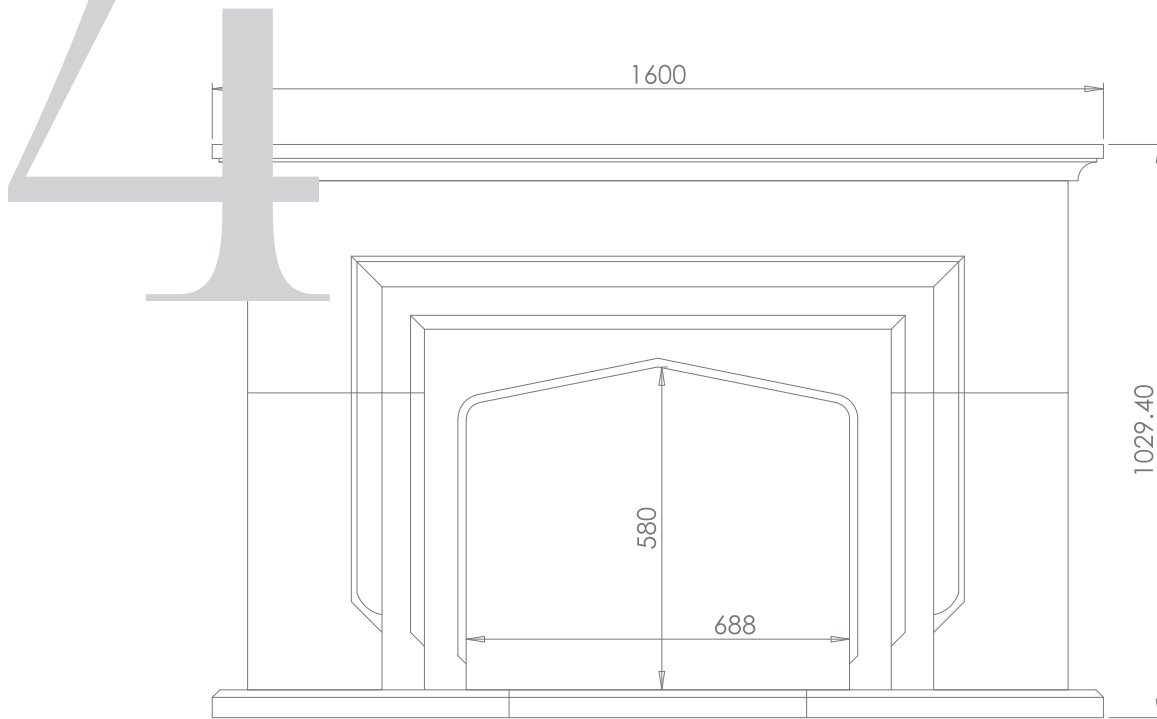

...to suit the style of your room

Measure Up...

10

We understand that it is really important to get the right look for your home.

That's why we make our fireplaces to any size or style, or even totally *bespoke*. Our *made-to-measure* service ensures your dream fireplace is designed and built to your individual needs.